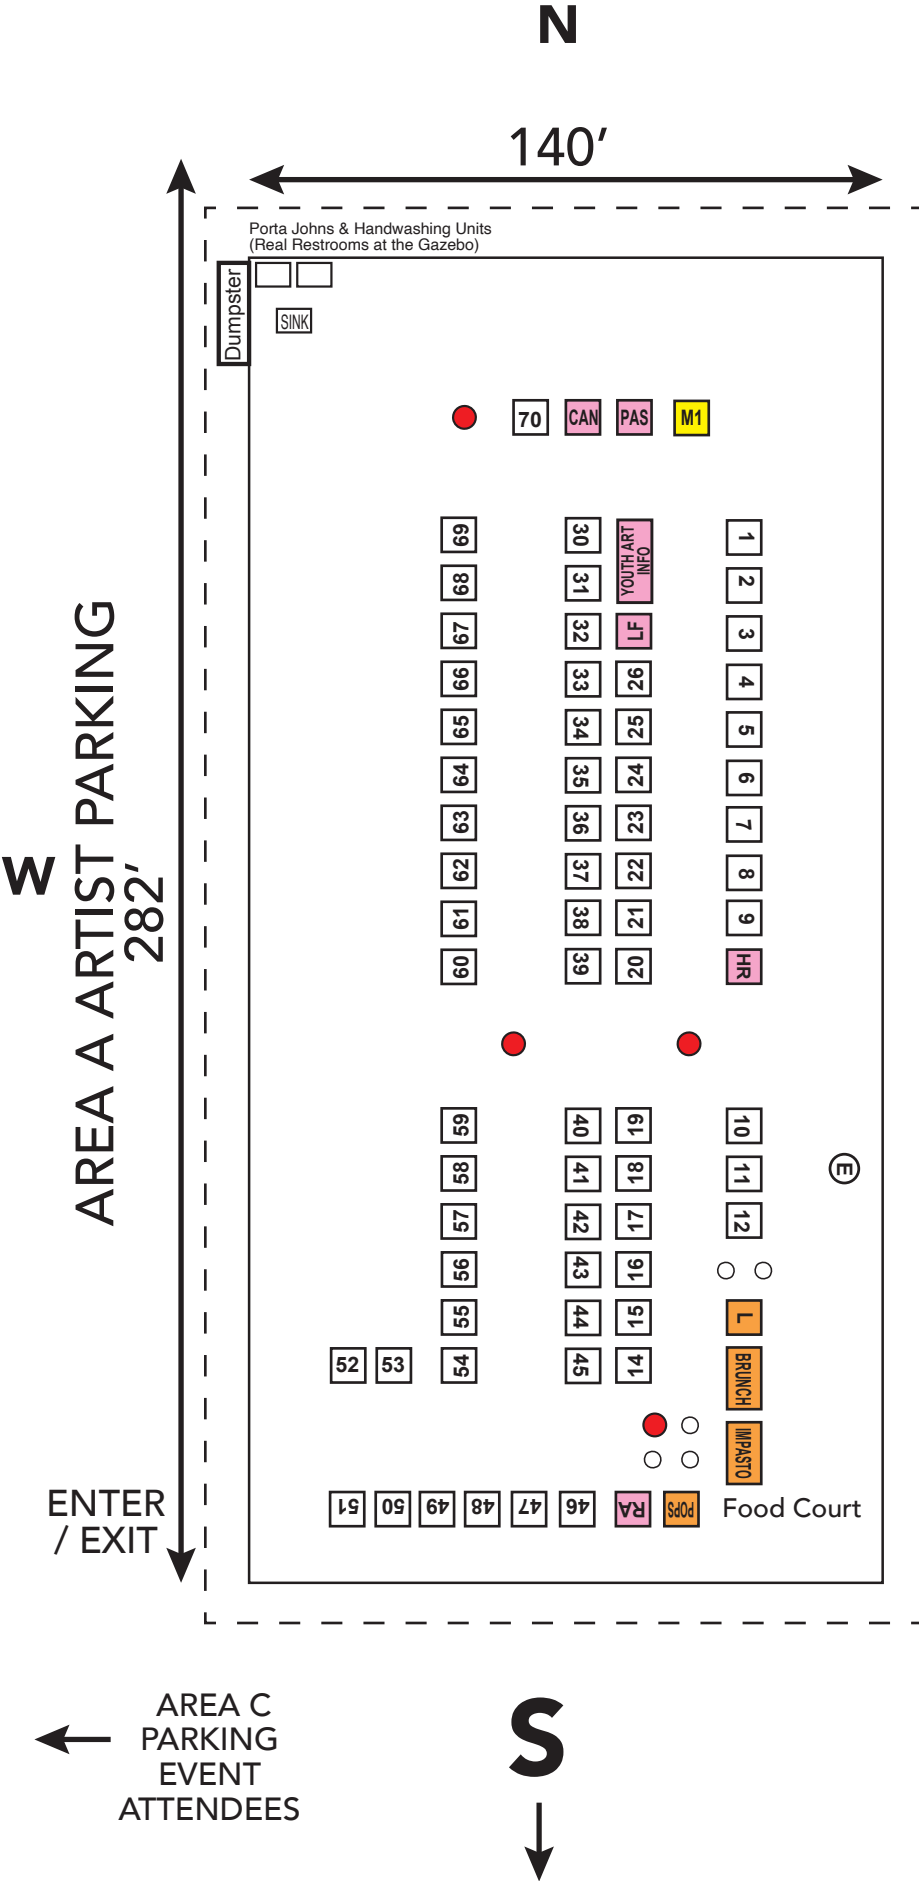

HotWorks.org

Sarasota

Fine Art Show

Outdoors At

Phillippi Estate Park

January 6 & 7, 2024

Sat & Sun 10-5 Daily

Move-in Fri Jan 5, 10-4

(updated 1/1/24)

TAMIAMI TRAIL / US-41