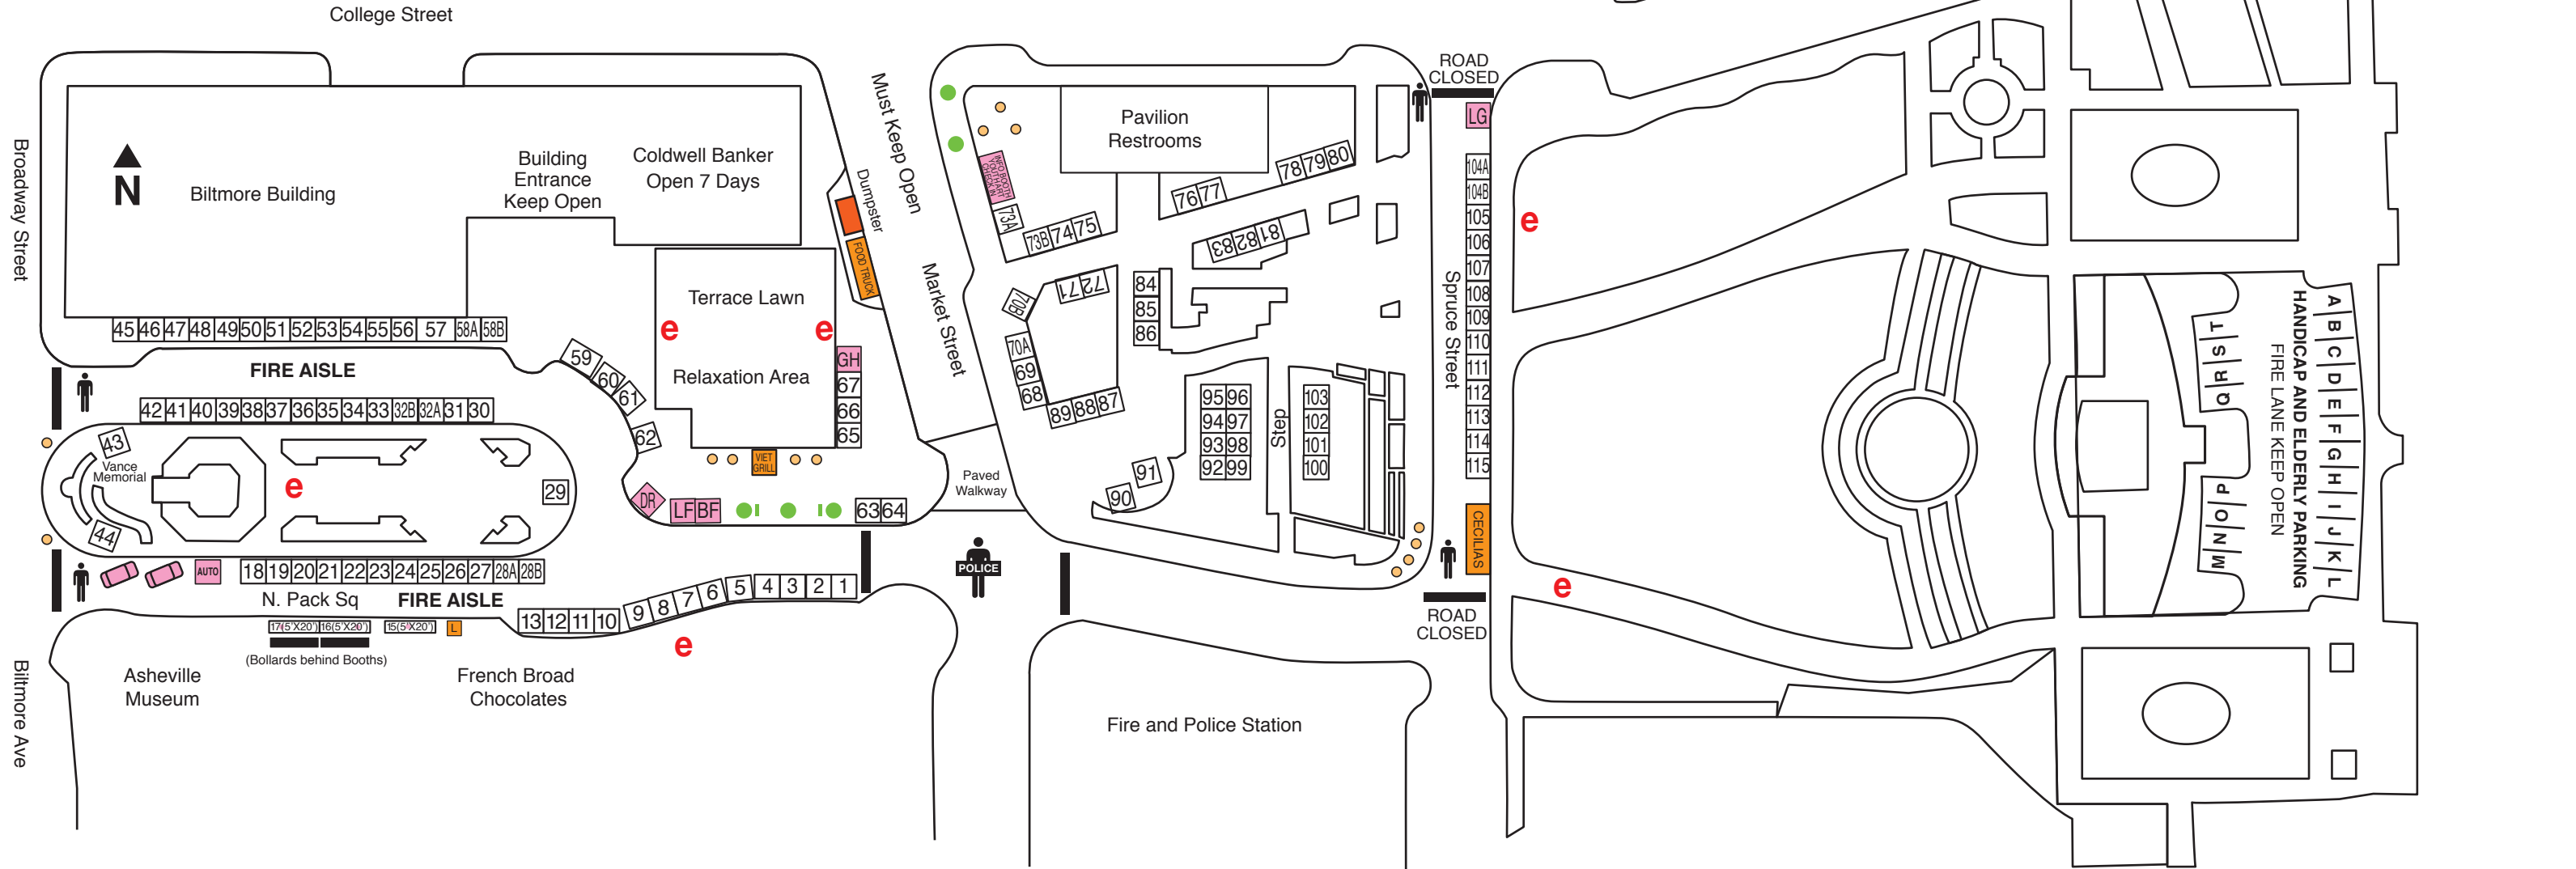

**HotWorks.org**  
**Asheville Fine Art Show™**  
 October 26 & 27, 2019  
 At Pack Square Park  
 Downtown Asheville, NC  
 (map updated 10/15/2019)

**Covered Parking Garage**

**e** Electric: 50 amp max; spiders extend 50' from source & each has 8 outlets

No generators are permitted; batteries are permitted

12' aisles