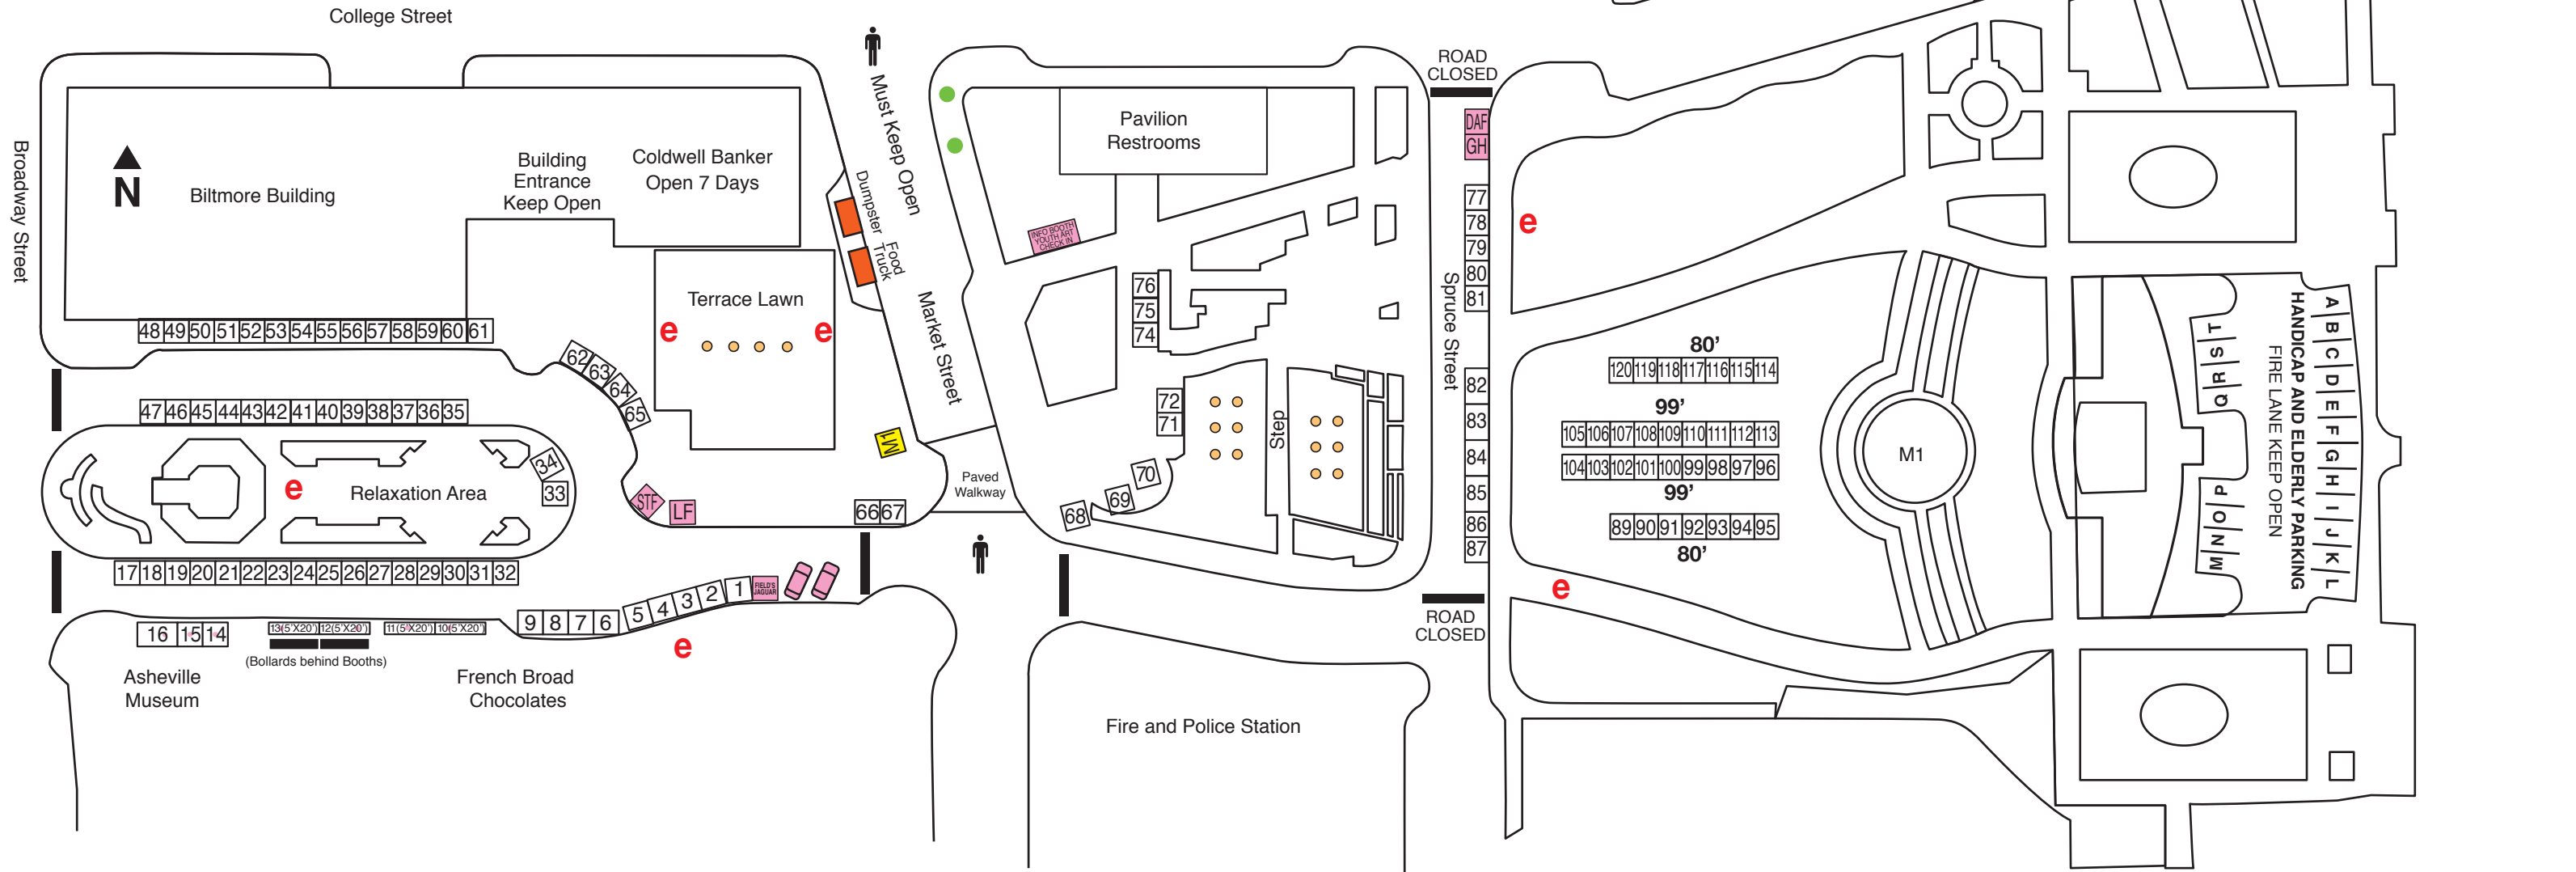

## October 27 & 28, 2018

### Pack Square Park, Downtown Asheville

(map updated 10/09/2018)

**e** Electric: 50 amp max; spiders extend 50' from source & each has 8 outlets

No generators are permitted; batteries are permitted

12' aisles