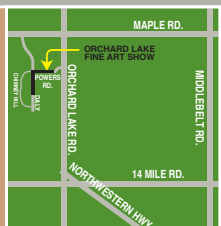

Emergency Cover - Chimney Hill Apt/Condos Club House
 CLOSED Fri after 6pm CLOSED Sat after 5pm CLOSED Sun all day

Entrance to Subway
 Emergency Cover to
 Breezeway

Orchard Lake Fine Art Show[®]

July 25 & 26, 2020

(Working Copy of Event Layout as of 07/09/19)

SCALE (FEET)

0 10 20 30 40 50 60 70 80 90 100

ARTIST BOOTHS	INFO / CHECK-IN
FOOD TENTS	RESTROOMS
MUSIC	FIRE EXTINGUISHERS
SPONSORS	FENCING FOR BEER/WINE AREAS