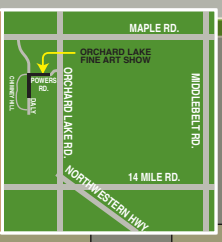

North Entrance

Beaumont Medical Center
 Beaumont Urgent Care Open for Emergency

PATIENT PARKING
 FRI & SAT 8AM-5PM • SUN 8AM-NOON

Chase Bank

SCALE (FEET)
 0 10 20 30 40 50 60 70 80 90 100

ARTIST BOOTHS	INFO / CHECK-IN
FOOD TENTS	RESTROOMS
MUSIC	FIRE EXTINGUISHERS
SPONSORS	FENCING FOR BEER/WINE AREAS