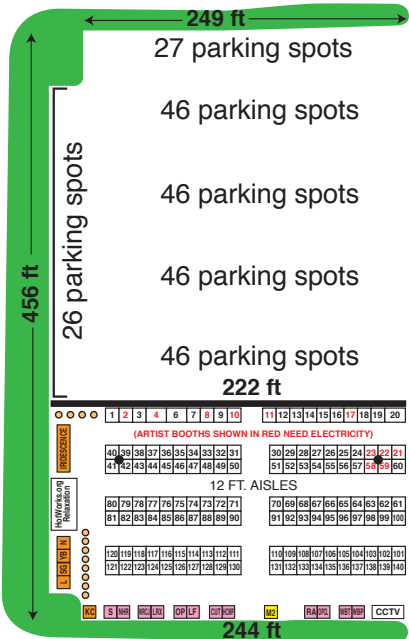

RV Parking
for 28 artists
Large Vehicles Here
Generators are OK

Tennis

Tennis

Football Field

North Lot
(Unavailable/Construction Zone)

Orchard Lake Rd

**Two parking attendants
Enter/Exit

19 parking spots
(Includes 4 handicap spots)

7 parking spots
(Includes 8 handicap spots)

140 10.5' X 11' artist booths
West Bloomfield High School

Orchard Lake Fine Art Show®

July 29 & 30, 2017
(Working Copy of Event Layout as of 07/24/17)

Total of 445 parking spots